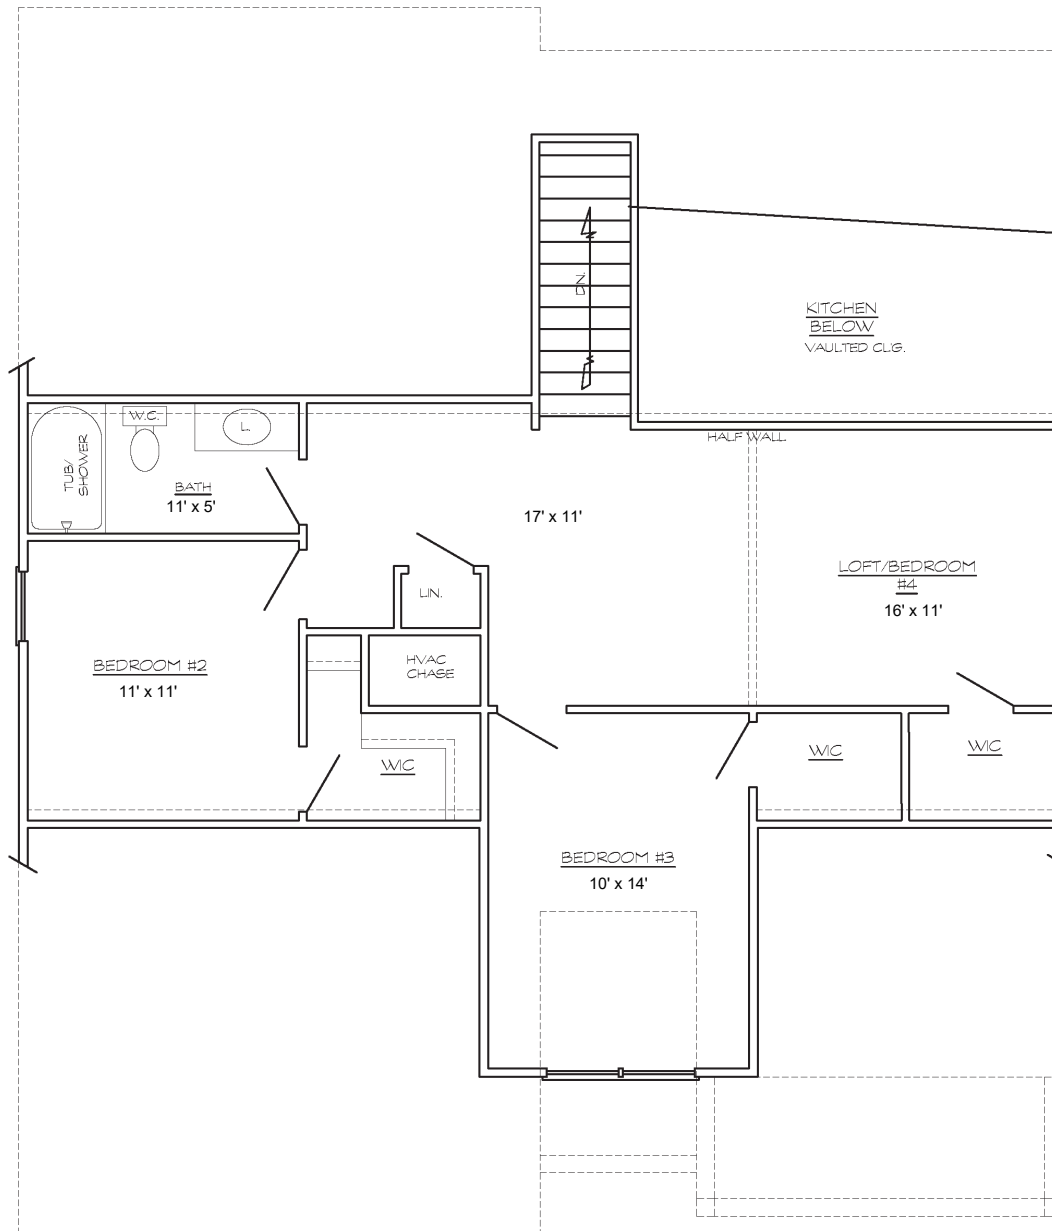

Cobalt

2,087 Sq. Ft. | 3 Bedrooms | 2.5 Bathrooms | 2 Car Garage

Reinbrecht
Homes

Main Level Floor Plan

Second Level Floor Plan