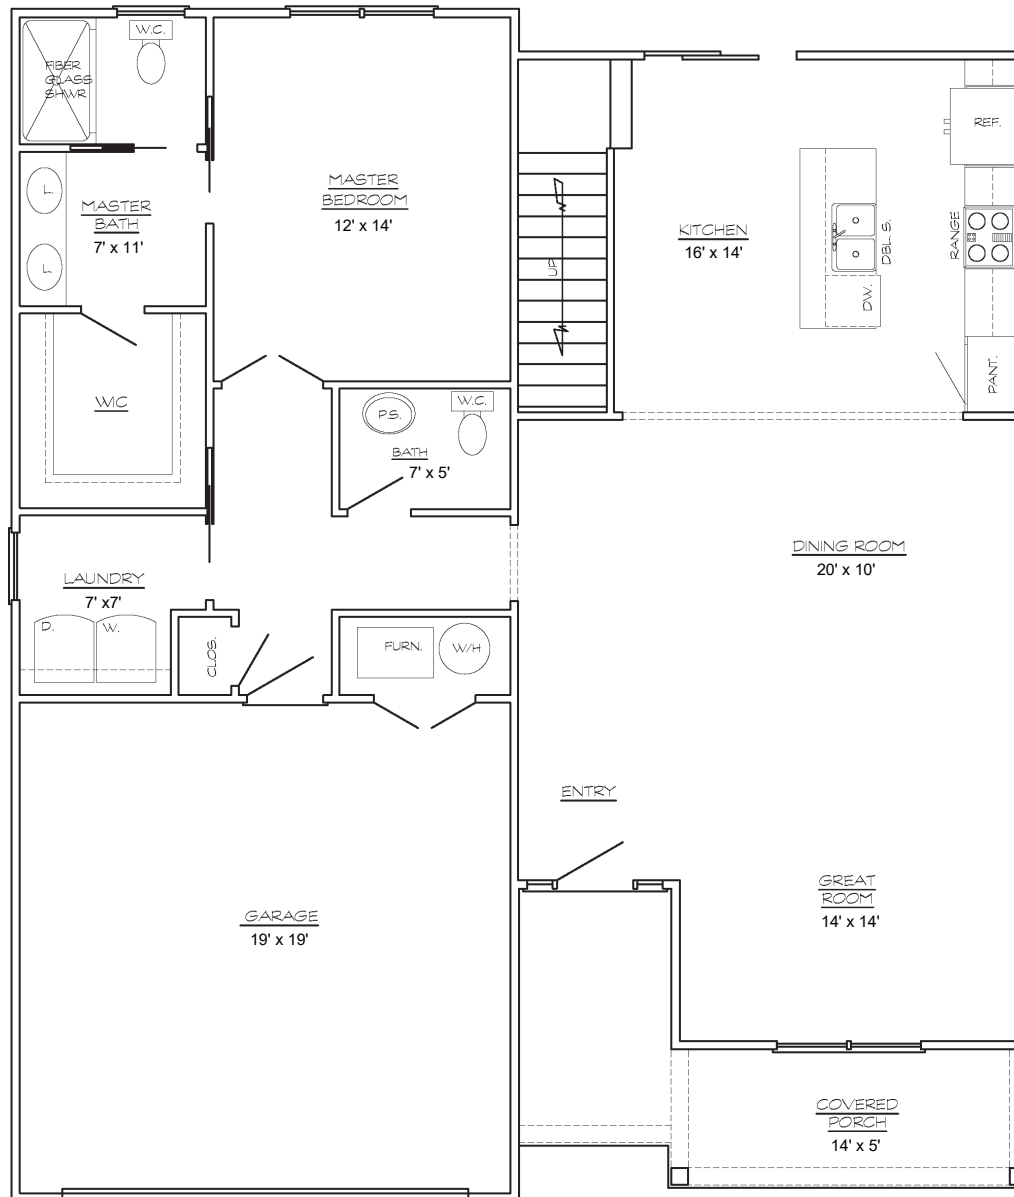

Cobalt

2,087 Sq. Ft. | 3 Bedrooms | 2.5 Bathrooms | 2 Car Garage

Reinbrecht
Homes

Main Level Floor Plan

Second Level Floor Plan