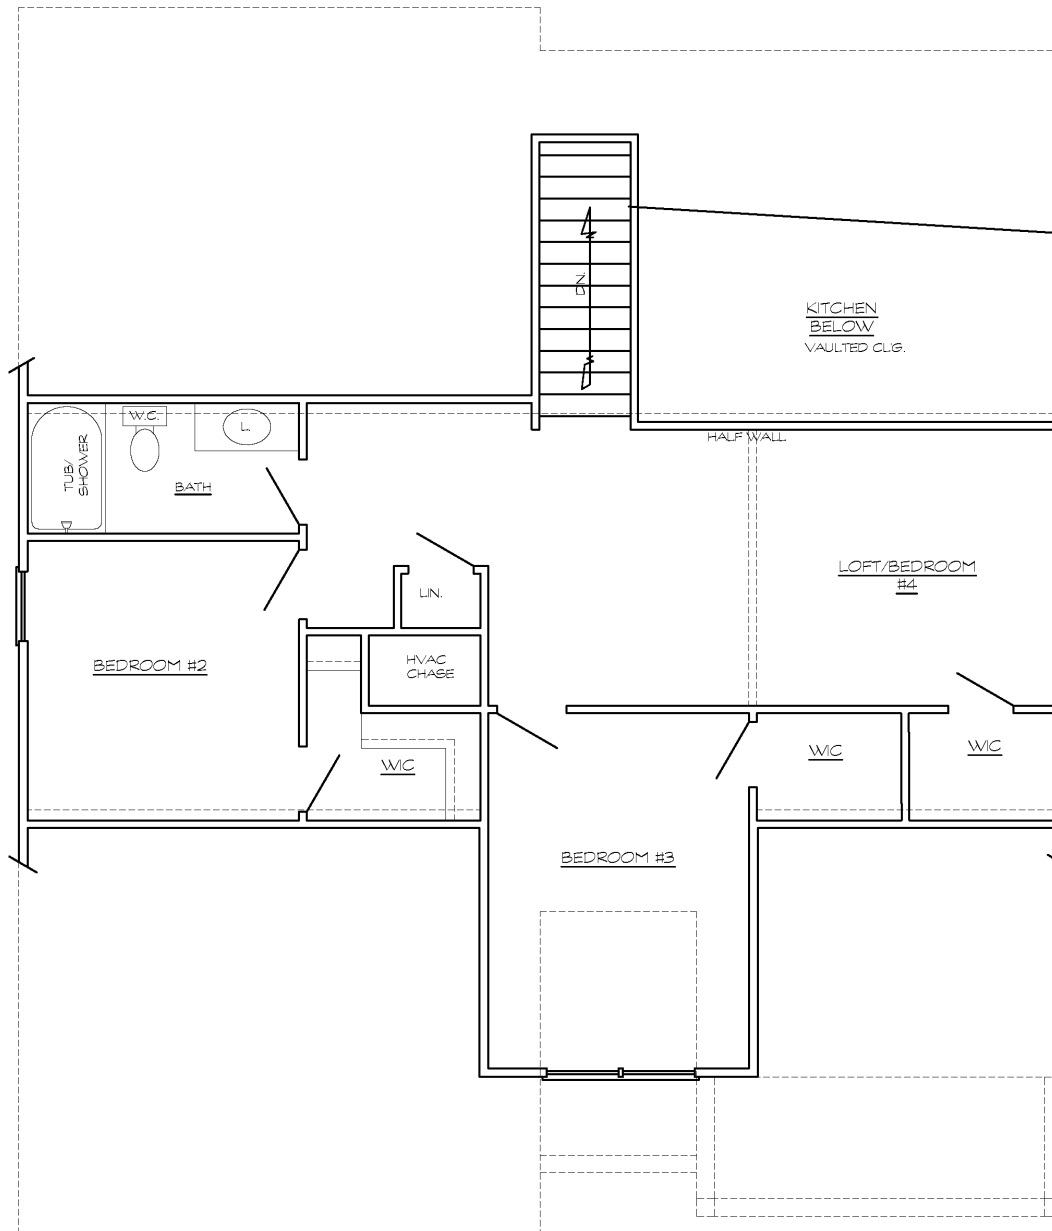

# Violet

Starting at: **\$250,950**

2,087 Sq. Ft. | 3 Bedrooms | 2.5 Bathrooms | 2 Car Garage

Reinbrecht  
Homes

Main Level Floor Plan

Second Level Floor Plan