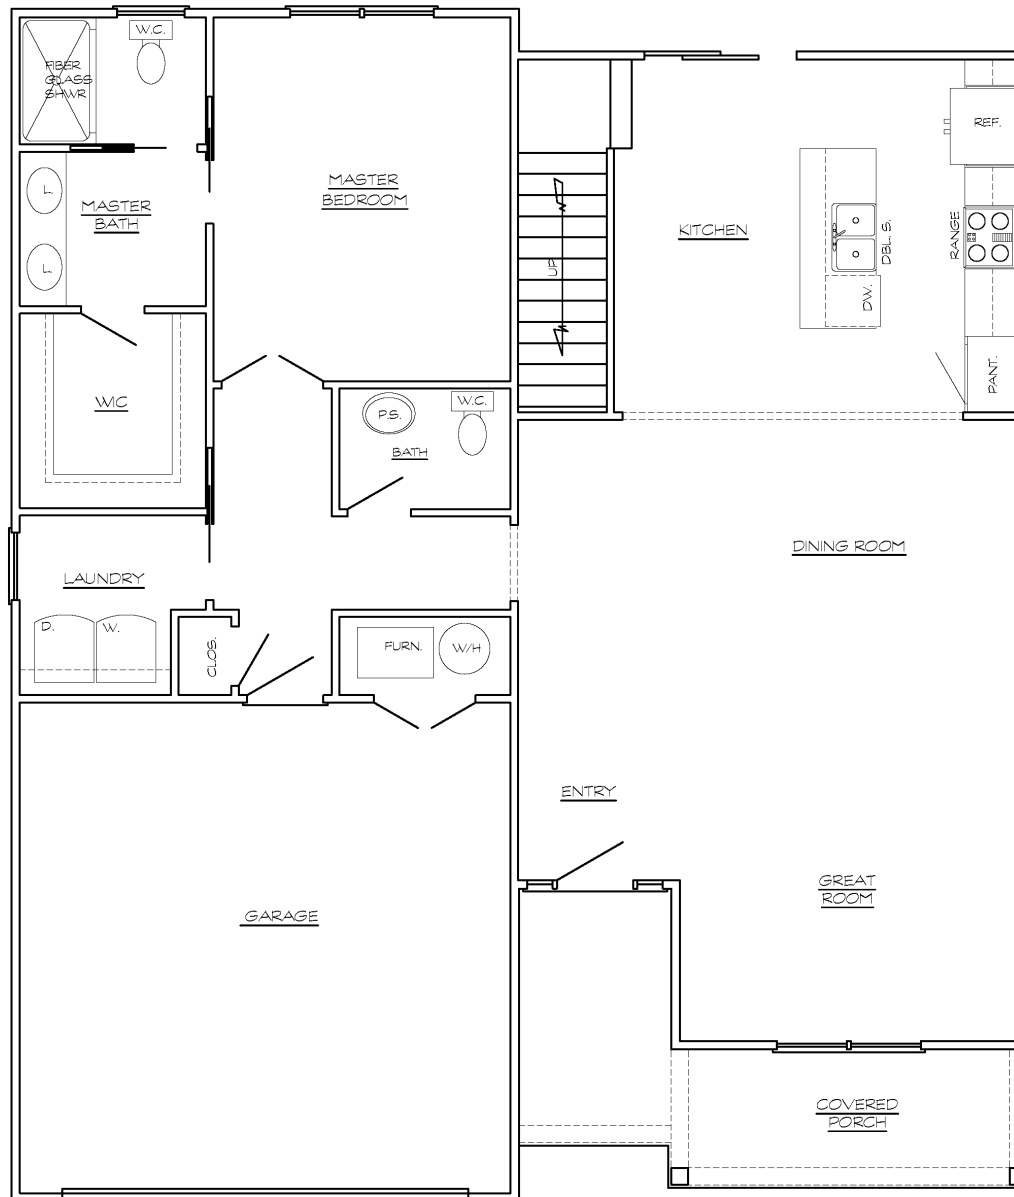

# Violet

Starting at: **\$250,950**

2,087 Sq. Ft. | 3 Bedrooms | 2.5 Bathrooms | 2 Car Garage

Reinbrecht  
Homes

Main Level Floor Plan

Second Level Floor Plan