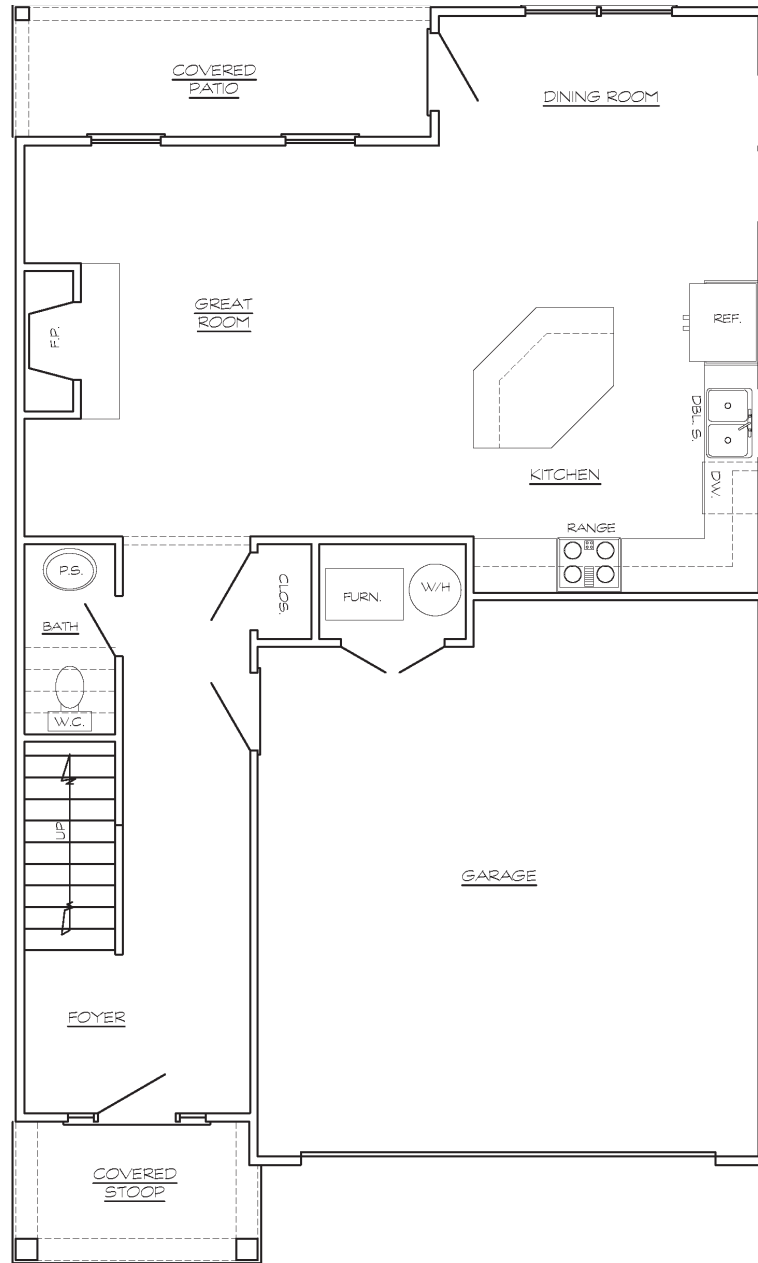

Poppy

1,986 Sq. Ft. | 4 Bedrooms | 2.5 Bathrooms | 2 Car Garage

Reinbrecht
Homes

Main Level Floor Plan

Second Level Floor Plan