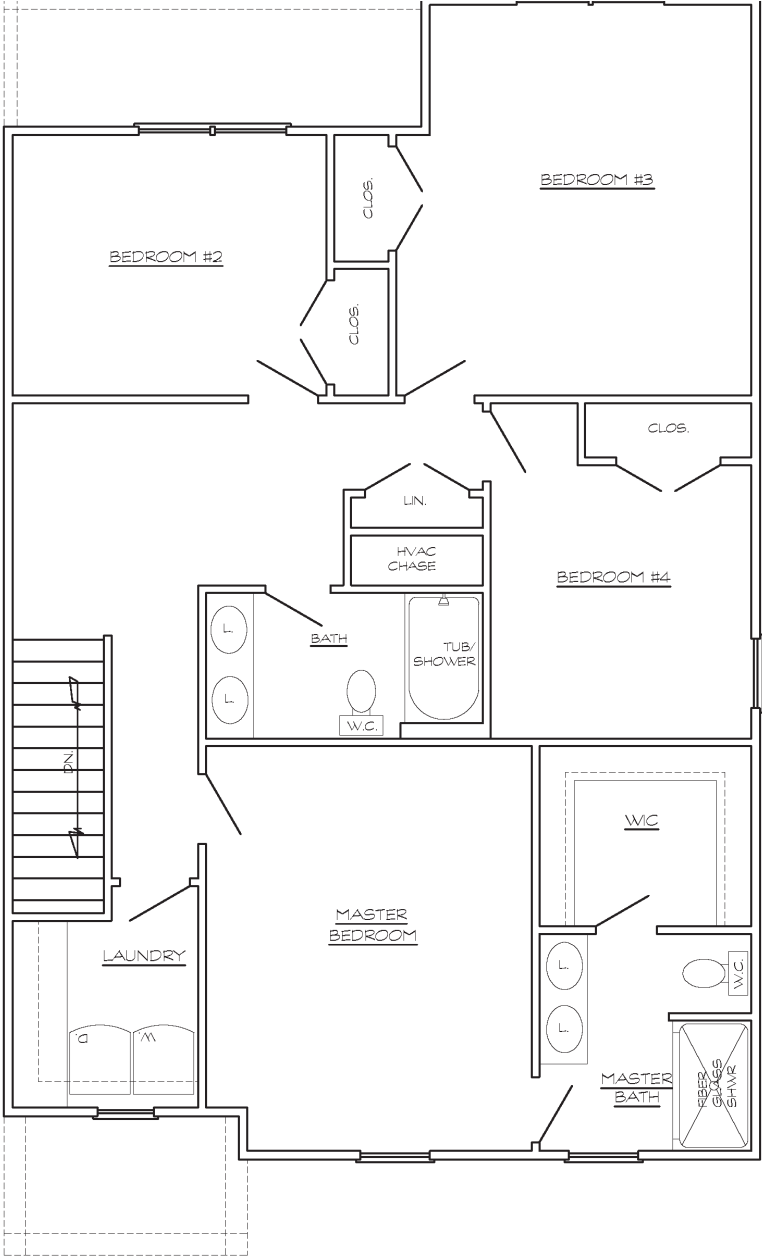

Poppy

1,986 Sq. Ft. | 4 Bedrooms | 2.5 Bathrooms | 2 Car Garage

Reinbrecht
Homes

Main Level Floor Plan

Second Level Floor Plan