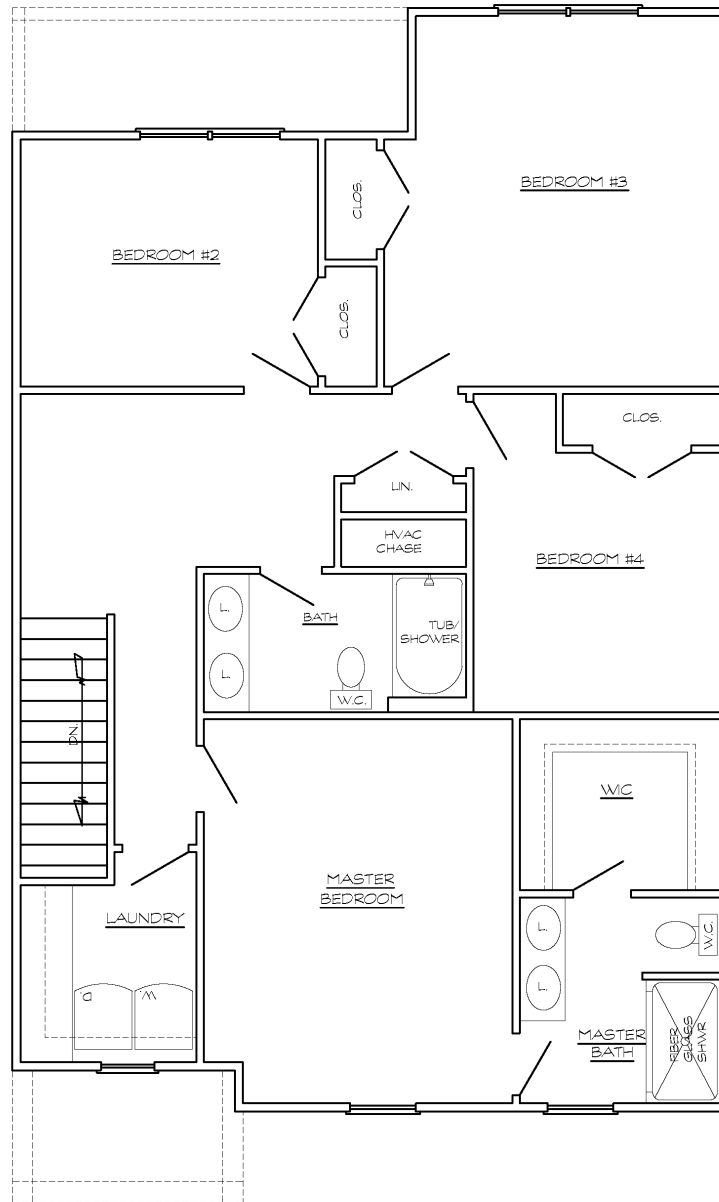

Poppy

1,986 Sq. Ft. | 4 Bedrooms | 2.5 Bathrooms | 2 Car Garage

Starting at: **\$233,950**

Reinbrecht
Homes

Main Level Floor Plan

Second Level Floor Plan