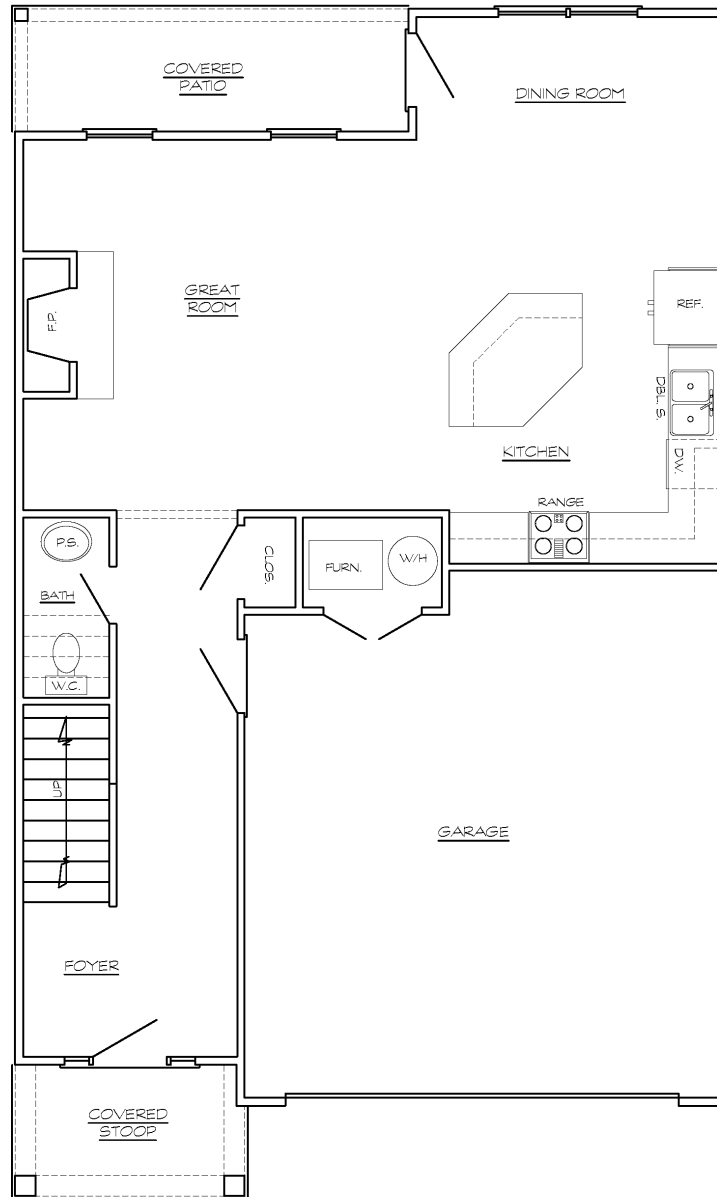

Poppy

1,986 Sq. Ft. | 4 Bedrooms | 2.5 Bathrooms | 2 Car Garage

Starting at: **\$233,950**

Reinbrecht
Homes

Main Level Floor Plan

Second Level Floor Plan